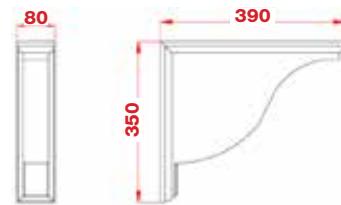

Gallows

GRP-Bracket**006**

GRP-Bracket**001**

Bracket colours:

WhiteD

ark Brown

Corbels

Bracket colours:

WhiteD

ark Brown