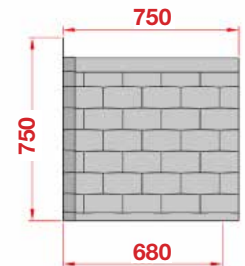

Sitwell

- Standard Gallows or Corbels provided
- Other sizes available on request
- Concealed soffit fittings
- GRP or Traditional roof
- Full fitting instructions supplied
- Easy to fit

GRP roof colours:

- In addition to the standard colours shown, we can provide products to any BS or RAL colour.
- UV stabilisers are added to the gel coat finishes to minimise colour degradation.
- Colour fastness figures are available on request.