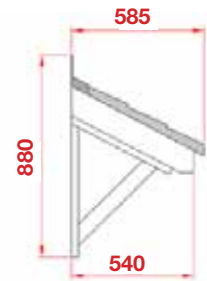

Silkstone

- Leg brackets
- Other sizes available on request
- Concealed soffit fittings
- Full fitting instructions supplied
- Easy to fit

Terracotta

Dark Brown

Slate Grey

GRP roof colours:

- In addition to the standard colours shown, we can provide products to any BS or RAL colour.
- UV stabilisers are added to the gel coat finishes to minimise colour degradation.
- Colour fastness figures are available on request.