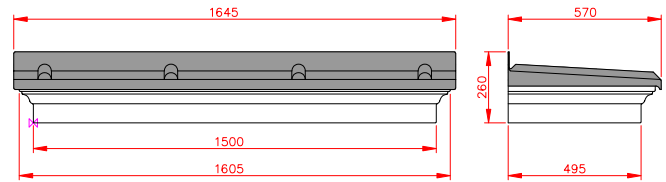

Wortley

- Standard Gallows or Corbels provided
- Concealed soffit fittings
- Full fitting instructions supplied
- Easy to fit

Slate Grey

GRP roof colours:

- In addition to the standard colours shown, we can provide products to any BS or RAL colour.
- UV stabilisers are added to the gel coat finishes to minimise colour degradation.
- Colour fastness figures are available on request.