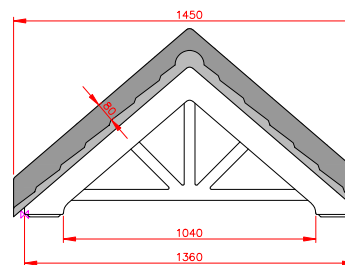

GRP roof colours:

- In addition to the standard colours shown, we can provide products to any BS or RAL colour.
- UV stabilisers are added to the gel coat finishes to minimise colour degradation.
- Colour fastness figures are available on request.