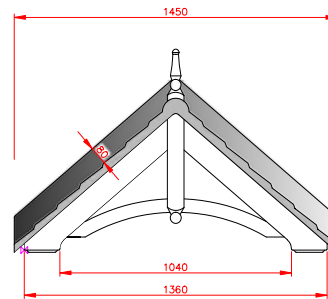

Crookhill

- Standard Gallows or Corbels provided
- Other sizes available on request
- Concealed soffit fittings
- GRP or Traditional roof
- Full fitting instructions supplied
- Easy to fit

GRP roof colours:

- In addition to the standard colours shown, we can provide products to any BS or RAL colour.
- UV stabilisers are added to the gel coat finishes to minimise colour degradation.
- Colour fastness figures are available on request.