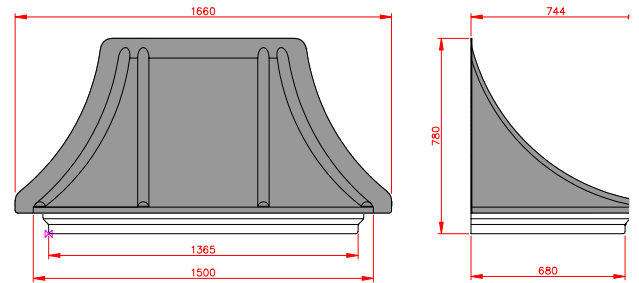

Beauchief

- Standard Gallows or Corbels provided
- Concealed soffit fittings
- Full fitting instructions supplied
- Easy to fit

Slate Grey

GRP roof colours:

- In addition to the standard colours shown, we can provide products to any BS or RAL colour.
- UV stabilisers are added to the gel coat finishes to minimise colour degradation.
- Colour fastness figures are available on request.