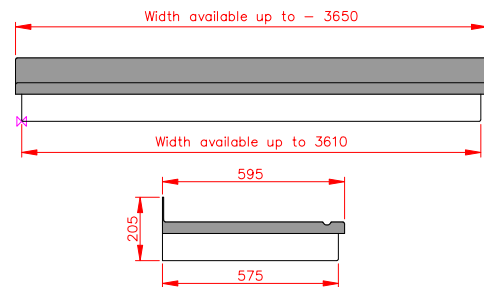

Tankersley

- Standard Gallows or Corbels provided
- Other sizes available on request
- Concealed soffit fittings
- Full fitting instructions supplied
- Easy to fit

Slate Grey

GRP roof colours:

- In addition to the standard colours shown, we can provide products to any BS or RAL colour.
- UV stabilisers are added to the gel coat finishes to minimise colour degradation.
- Colour fastness figures are available on request.