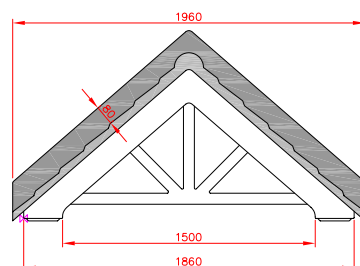

GRP roof colours:

- In addition to the standard colours shown, we can provide products to any BS or RAL colour.
- UV stabilisers are added to the gel coat finishes to minimise colour degradation.
- Colour fastness figures are available on request.