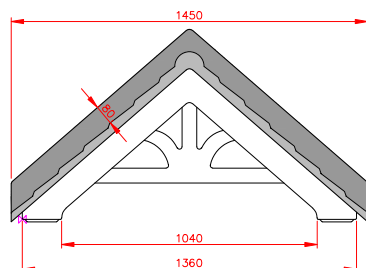

GRP roof colours:

- In addition to the standard colours shown, we can provide products to any BS or RAL colour.
- UV stabilisers are added to the gel coat finishes to minimise colour degradation.
- Colour fastness figures are available on request.