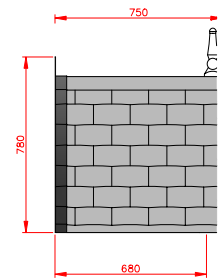

Crookhill

- Standard Gallows or Corbels provided
- Other sizes available on request
- Concealed soffit fittings
- GRP or Traditional roof
- Full fitting instructions supplied
- Easy to fit

GRP roof colours:

- In addition to the standard colours shown, we can provide products to any BS or RAL colour.
- UV stabilisers are added to the gel coat finishes to minimise colour degradation.
- Colour fastness figures are available on request.