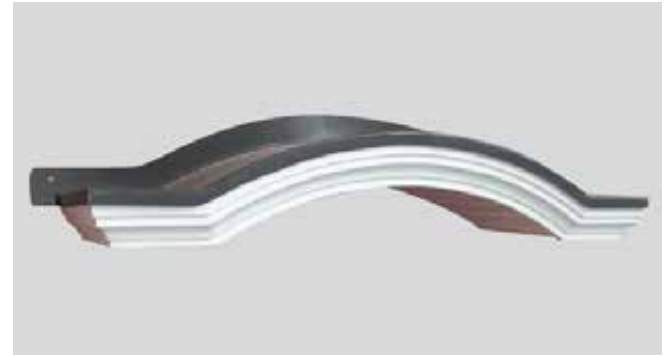

Totley

- Standard Gallows or Corbels provided
- Concealed soffit fittings
- Full fitting instructions supplied
- Easy to fit

Slate Grey

GRP roof colours:

- In addition to the standard colours shown, we can provide products to any BS or RAL colour.
- UV stabilisers are added to the gel coat finishes to minimise colour degradation.
- Colour fastness figures are available on request.