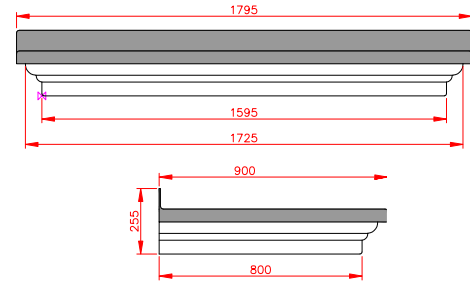

Phoenix

- Standard Gallows or Corbels provided
- Other sizes available on request
- Concealed soffit fittings
- Full fitting instructions supplied
- Easy to fit

Slate Grey

GRP roof colours:

- In addition to the standard colours shown, we can provide products to any BS or RAL colour.
- UV stabilisers are added to the gel coat finishes to minimise colour degradation.
- Colour fastness figures are available on request.