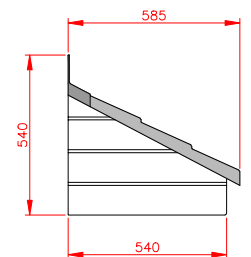

GRP roof colours:

- In addition to the standard colours shown, we can provide products to any BS or RAL colour.
- UV stabilisers are added to the gel coat finishes to minimise colour degradation.
- Colour fastness figures are available on request.