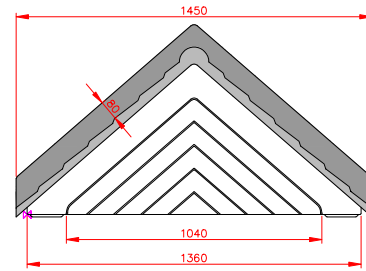

Abbeydale

- Standard Gallows or Corbels provided
- Other sizes available on request
- Concealed soffit fittings
- GRP or Traditional roof
- Full fitting instructions supplied
- Easy to fit

GRP roof colours:

- In addition to the standard colours shown, we can provide products to any BS or RAL colour.
- UV stabilisers are added to the gel coat finishes to minimise colour degradation.
- Colour fastness figures are available on request.