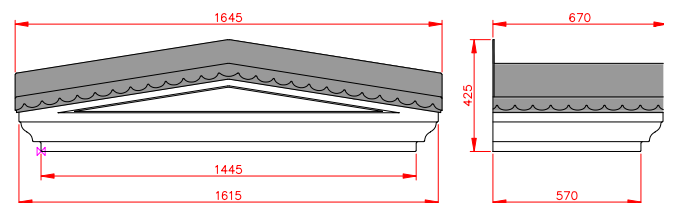

Roundwood

- Standard Gallows or Corbels provided
- Concealed soffit fittings
- Full fitting instructions supplied
- Easy to fit

Slate Grey

GRP roof colours:

- In addition to the standard colours shown, we can provide products to any BS or RAL colour.
- UV stabilisers are added to the gel coat finishes to minimise colour degradation.
- Colour fastness figures are available on request.