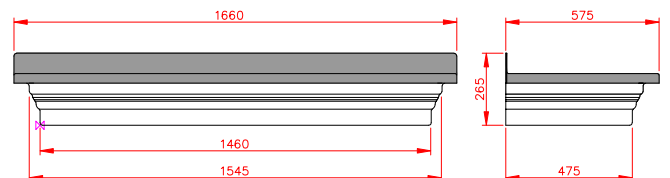

Lees Hall

- Standard Gallows or Corbels provided
- Other sizes available on request
- Concealed soffit fittings
- Full fitting instructions supplied
- Easy to fit

Slate Grey

GRP roof colours:

- In addition to the standard colours shown, we can provide products to any BS or RAL colour.
- UV stabilisers are added to the gel coat finishes to minimise colour degradation.
- Colour fastness figures are available on request.