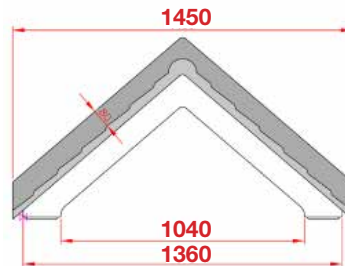

Sitwell

- Standard Gallows or Corbels provided
- Other sizes available on request
- Concealed soffit fittings
- GRP or Traditional roof
- Full fitting instructions supplied
- Easy to fit

GRP roof colours:

- In addition to the standard colours shown, we can provide products to any BS or RAL colour.
- UV stabilisers are added to the gel coat finishes to minimise colour degradation.
- Colour fastness figures are available on request.