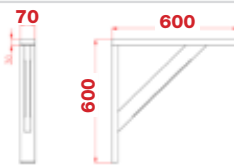

Gallows

GRP-Bracket**006**

GRP-Bracket**001**

GRP-Bracket**004**

GRP-Bracket**009**

Bracket colours:

WhiteD

ark Brown