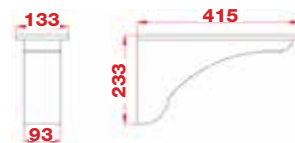

Corbels

Corbel **001**

Corbel **005**

Corbel **004**

Corbel **003**

Bracket colours:

WhiteD

ark Brown