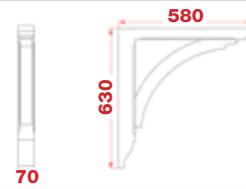

GRP-Bracket**004**