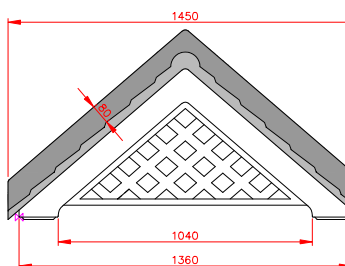

GRP roof colours:

- In addition to the standard colours shown, we can provide products to any BS or RAL colour.
- UV stabilisers are added to the gel coat finishes to minimise colour degradation.
- Colour fastness figures are available on request.