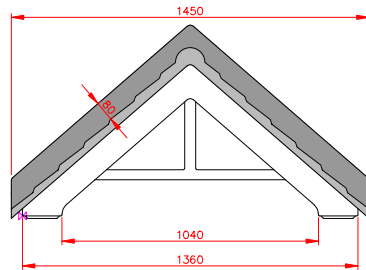

GRP roof colours:

- In addition to the standard colours shown, we can provide products to any BS or RAL colour.
- UV stabilisers are added to the gel coat finishes to minimise colour degradation.
- Colour fastness figures are available on request.