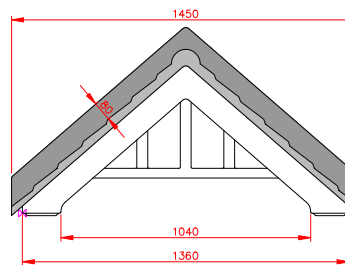

GRP roof colours:

- In addition to the standard colours shown, we can provide products to any BS or RAL colour.
- UV stabilisers are added to the gel coat finishes to minimise colour degradation.
- Colour fastness figures are available on request.