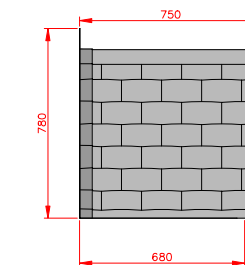

GRP roof colours:

- In addition to the standard colours shown, we can provide products to any BS or RAL colour.
- UV stabilisers are added to the gel coat finishes to minimise colour degradation.
- Colour fastness figures are available on request.