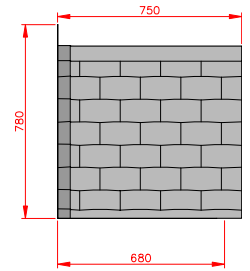

Abbeydale

- Standard Gallows or Corbels provided
- Other sizes available on request
- Concealed soffit fittings
- GRP or Traditional roof
- Full fitting instructions supplied
- Easy to fit

GRP roof colours:

- In addition to the standard colours shown, we can provide products to any BS or RAL colour.
- UV stabilisers are added to the gel coat finishes to minimise colour degradation.
- Colour fastness figures are available on request.