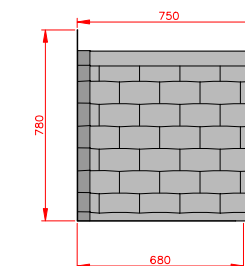

GRP roof colours:

- In addition to the standard colours shown, we can provide products to any BS or RAL colour.
- UV stabilisers are added to the gel coat finishes to minimise colour degradation.
- Colour fastness figures are available on request.