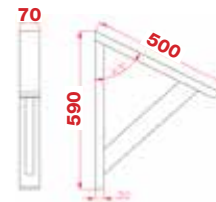

GRP-Bracket**001**