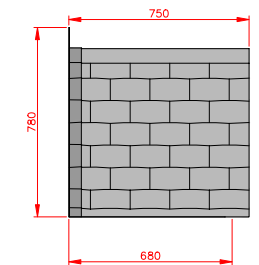

GRP roof colours:

- In addition to the standard colours shown, we can provide products to any BS or RAL colour.
- UV stabilisers are added to the gel coat finishes to minimise colour degradation.
- Colour fastness figures are available on request.