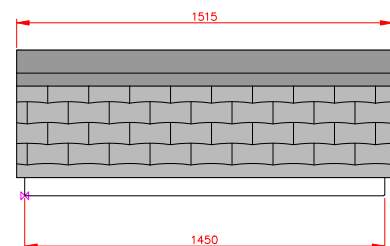

GRP roof colours:

- In addition to the standard colours shown, we can provide products to any BS or RAL colour.
- UV stabilisers are added to the gel coat finishes to minimise colour degradation.
- Colour fastness figures are available on request.