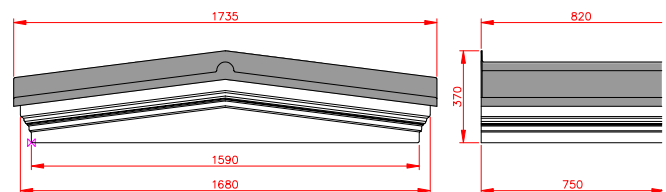

Concord

- Standard Gallows or Corbels provided
- Concealed soffit fittings
- Full fitting instructions supplied
- Easy to fit

Slate Grey

GRP roof colours:

- In addition to the standard colours shown, we can provide products to any BS or RAL colour.
- UV stabilisers are added to the gel coat finishes to minimise colour degradation.
- Colour fastness figures are available on request.