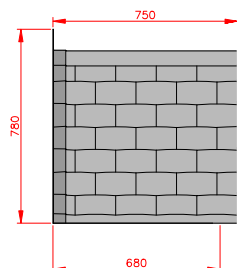

GRP roof colours:

- In addition to the standard colours shown, we can provide products to any BS or RAL colour.
- UV stabilisers are added to the gel coat finishes to minimise colour degradation.
- Colour fastness figures are available on request.