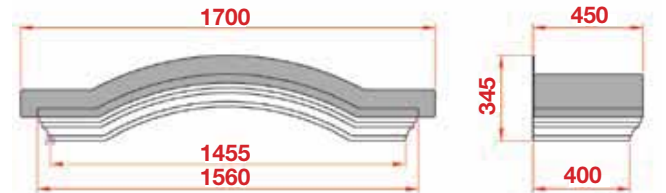

Totley

- Standard Gallows or Corbels provided
- Concealed soffit fittings
- Full fitting instructions supplied
- Easy to fit

Slate Grey

GRP roof colours:

- In addition to the standard colours shown, we can provide products to any BS or RAL colour.
- UV stabilisers are added to the gel coat finishes to minimise colour degradation.
- Colour fastness figures are available on request.