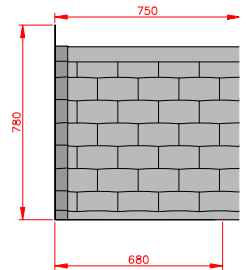

GRP roof colours:

- In addition to the standard colours shown, we can provide products to any BS or RAL colour.
- UV stabilisers are added to the gel coat finishes to minimise colour degradation.
- Colour fastness figures are available on request.