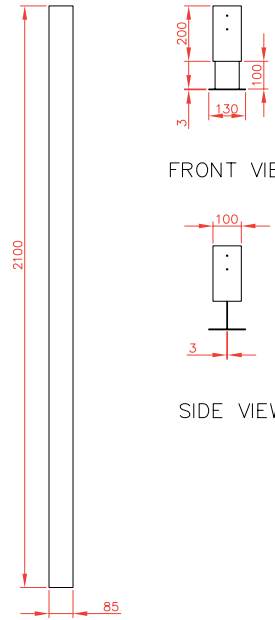

Lattice

FRONT VIEW

SIDE VIEW

FRONT VIEW

SIDE VIEW

Website: www.build-lite.co.uk
Telephone: 0844 870 6735
Fax: 0844 870 6745
Email: sales@build-liteuk.co.uk