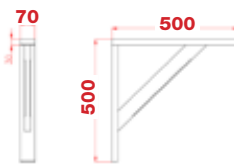

Gallows

GRP-Bracket**006**

GRP-Bracket**001**

GRP-Bracket**004**

GRP-Bracket**009**

Bracket colours:

WhiteD

ark Brown