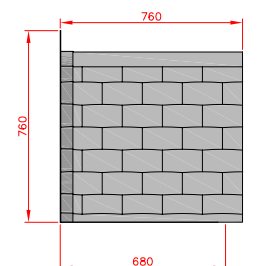

GRP roof colours:

- In addition to the standard colours shown, we can provide products to any BS or RAL colour.
- UV stabilisers are added to the gel coat finishes to minimise colour degradation.
- Colour fastness figures are available on request.