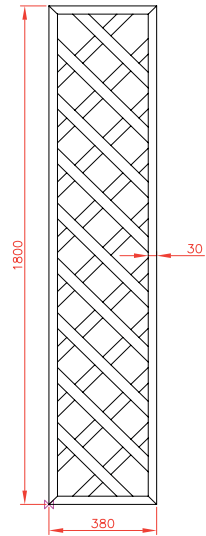

Lattice

FRONT VIEW

SIDE VIEW

FRONT VIEW

SIDE VIEW

Website: www.build-lite.co.uk
Telephone: 0844 870 6735
Fax: 0844 870 6745
Email: sales@build-liteuk.co.uk