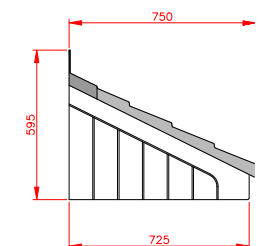

GRP roof colours:

- In addition to the standard colours shown, we can provide products to any BS or RAL colour.
- UV stabilisers are added to the gel coat finishes to minimise colour degradation.
- Colour fastness figures are available on request.