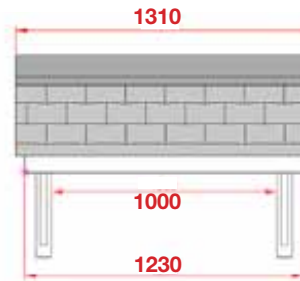

Silkstone

- Leg brackets
- Other sizes available on request
- Concealed soffit fittings
- Full fitting instructions supplied
- Easy to fit

Terracotta

Dark Brown

Slate Grey

GRP roof colours:

- In addition to the standard colours shown, we can provide products to any BS or RAL colour.
- UV stabilisers are added to the gel coat finishes to minimise colour degradation.
- Colour fastness figures are available on request.