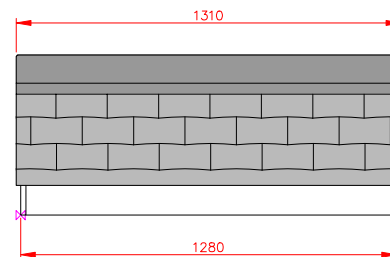

GRP roof colours:

- In addition to the standard colours shown, we can provide products to any BS or RAL colour.
- UV stabilisers are added to the gel coat finishes to minimise colour degradation.
- Colour fastness figures are available on request.