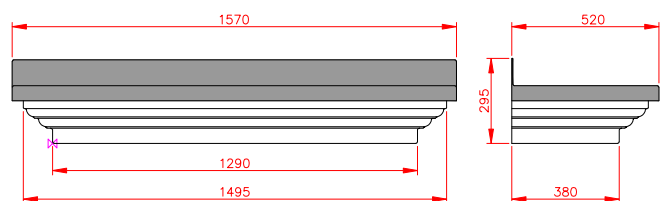

GRP roof colours:

- In addition to the standard colours shown, we can provide products to any BS or RAL colour.
- UV stabilisers are added to the gel coat finishes to minimise colour degradation.
- Colour fastness figures are available on request.